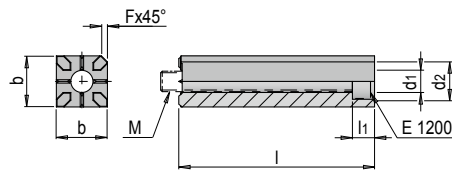

PRODUCT DESCRIPTION

- » For clamping electrodes with 15 and 25 mm embossed profile
- » Includes fastening screws

MATERIAL

- » 1.2083, hardened and ground

M	d1	d2	F	l1	b	l	No.	EUR
M6	6.7	10.5	1.8	6.8	15	37	HER 1180/15/15/37	<>
M6	6.7	10.5	1.8	6.8	15	57	HER 1180/15/15/57	<>
M8	8.7	14	2	9.5	25	40	HER 1180/25/25/40	<>
M8	8.7	14	2	9.5	25	65	HER 1180/25/25/65	<>