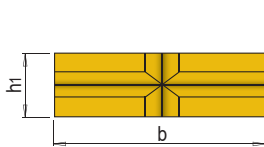

**PRODUCT DESCRIPTION**

- » Suitable for all vice models with the corresponding jaw width
- » With integrated permanent magnets
- » Supplied in pairs

**MATERIAL**

- » Plastic

t	h1	b	No.	EUR
28	28	100	HWS 5722/100	< >