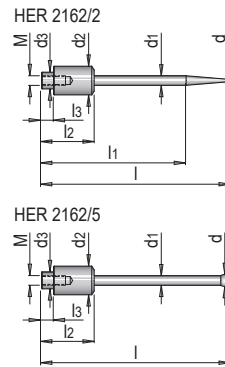

PRODUCT DESCRIPTION

- » For HER 2112
- » Carbide tip

M	d1	d2	d3	l	l1	l2	l3	d	No.	EUR
M4	4	12	7	79	60.5	22	5	2	HER 2162/2	<>
M4	4	12	7	79	-	22	5	5	HER 2162/5	<>